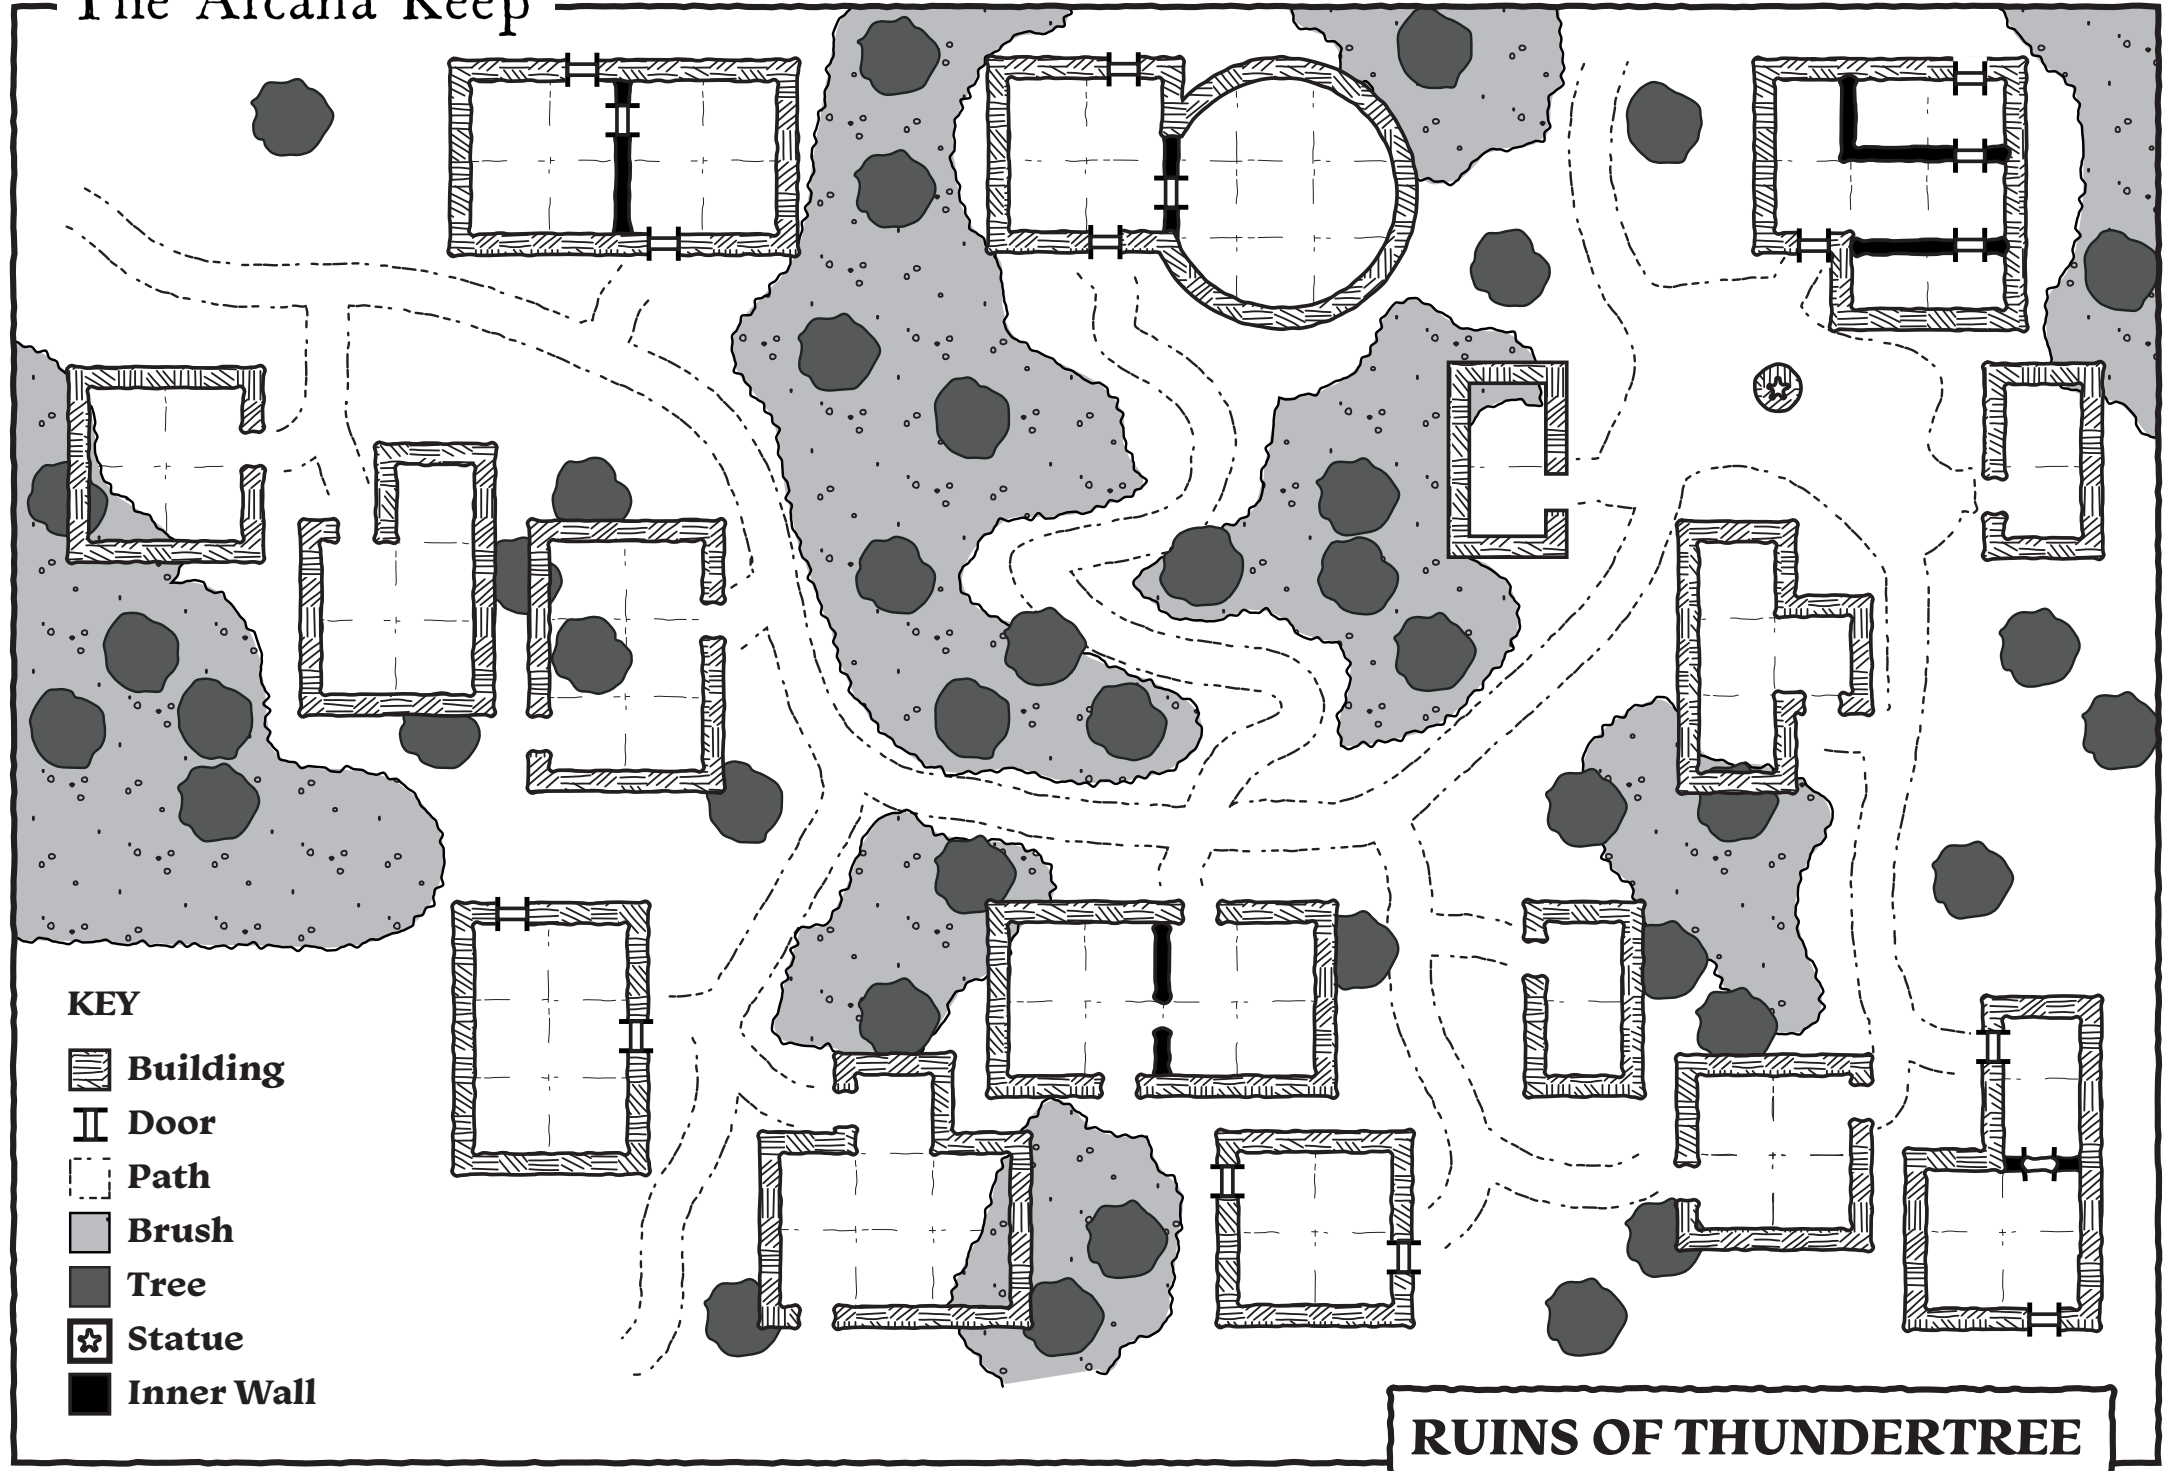

# The Arcana Keep

Follow us on twitter @arcanakeep or visit [arcanakeep.com](http://arcanakeep.com) for more awesome stuff

- KEY**
-  Building
  -  Door
  -  Path
  -  Brush
  -  Tree
  -  Statue
  -  Inner Wall

## RUINS OF THUNDERTREE

This is a print friendly version of the map 'Ruins of Thundertree' created by @arcanakeep. This is based on the original map design by Mike Shely and Wizards of the West Coast.